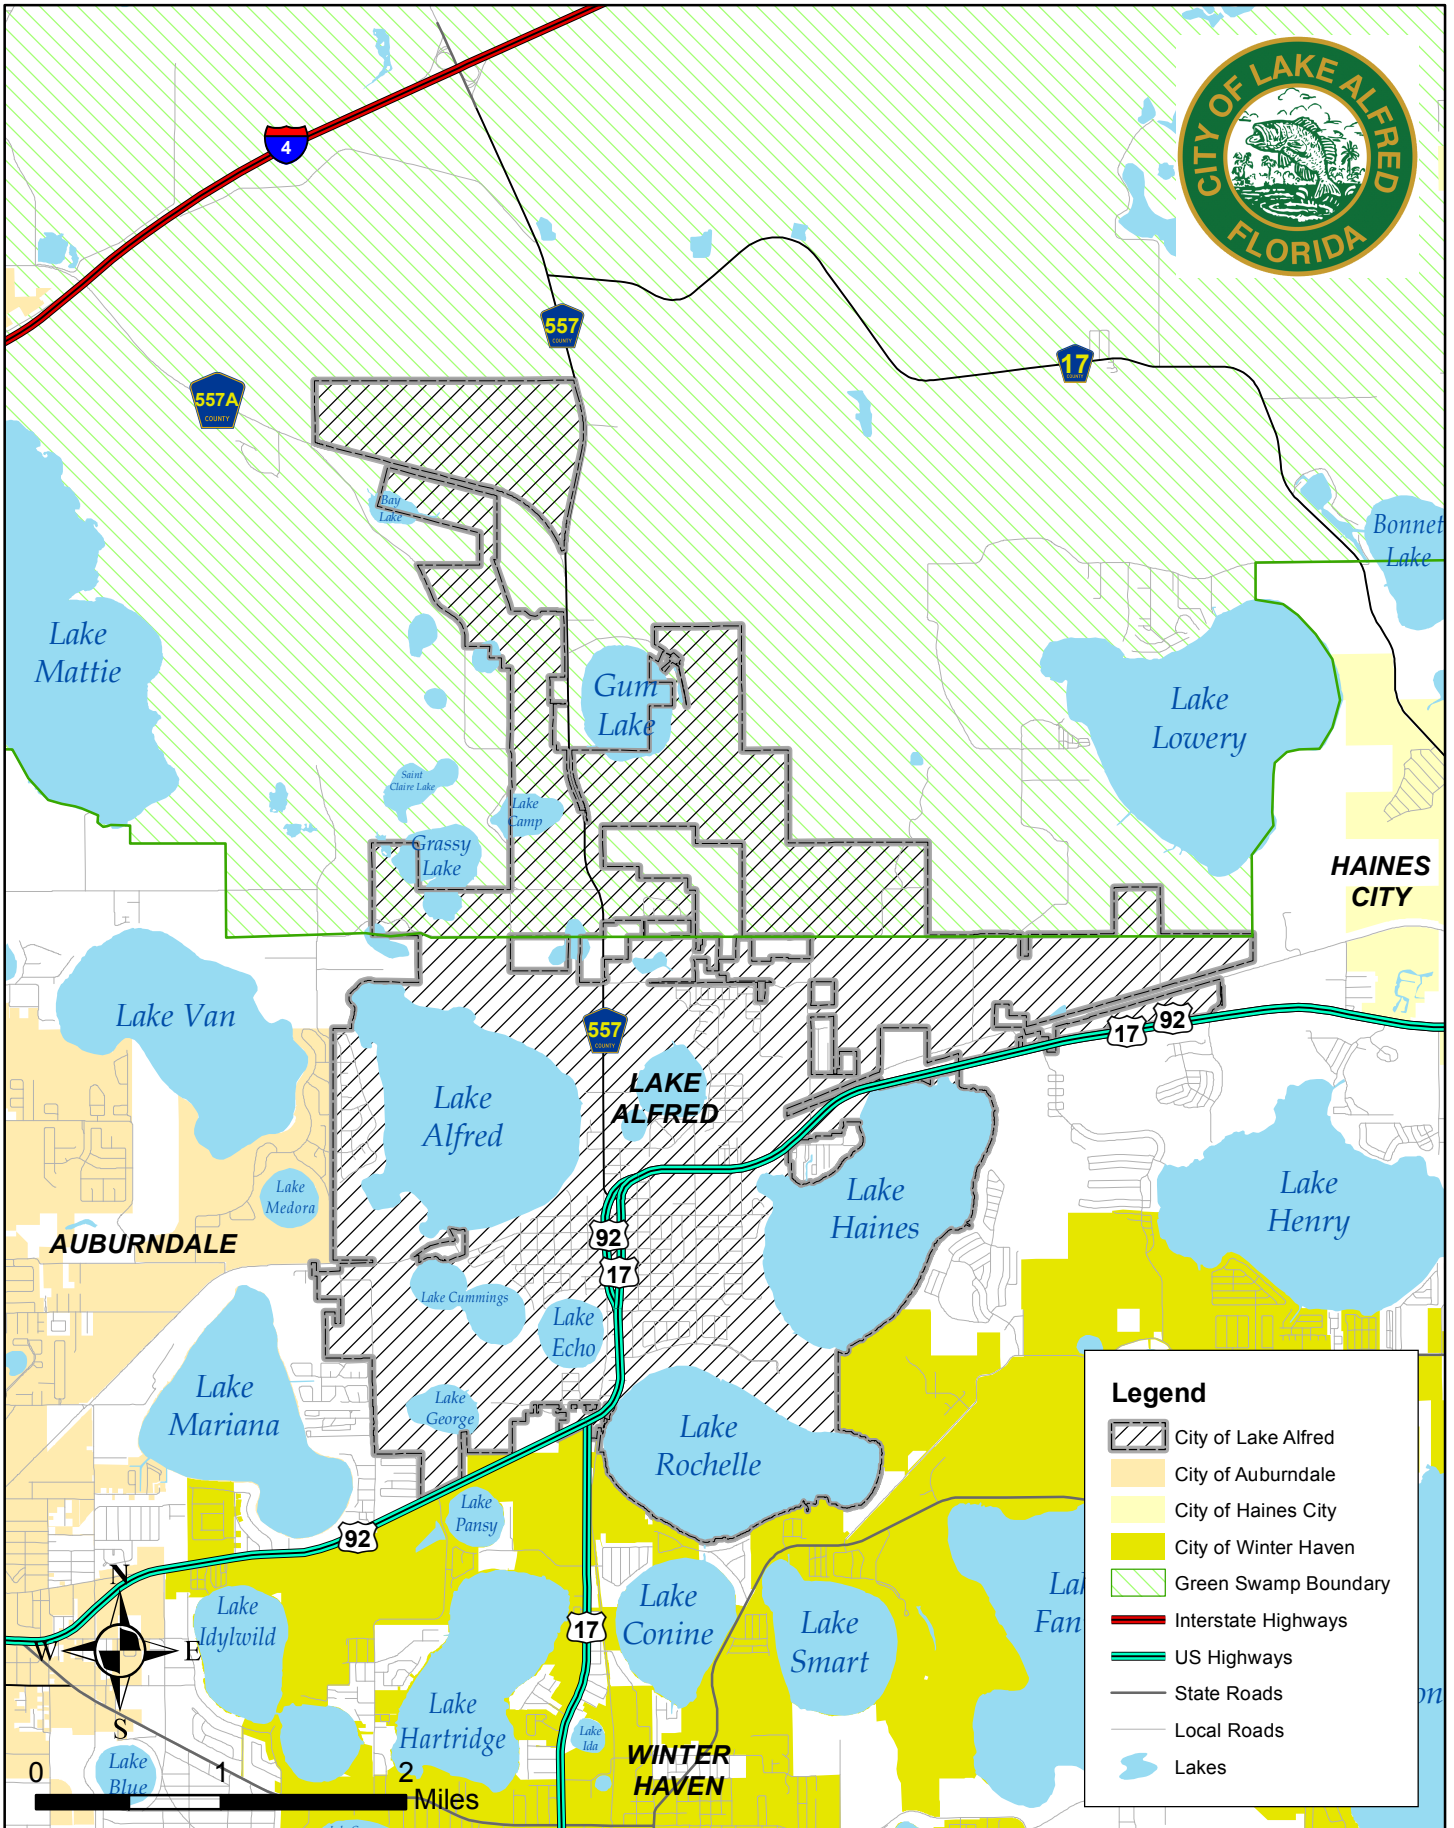

# LAKE ALFRED CITY BOUNDARY

## Legend

- City of Lake Alfred
- City of Auburndale
- City of Haines City
- City of Winter Haven
- Green Swamp Boundary
- Interstate Highways
- US Highways
- State Roads
- Local Roads
- Lakes