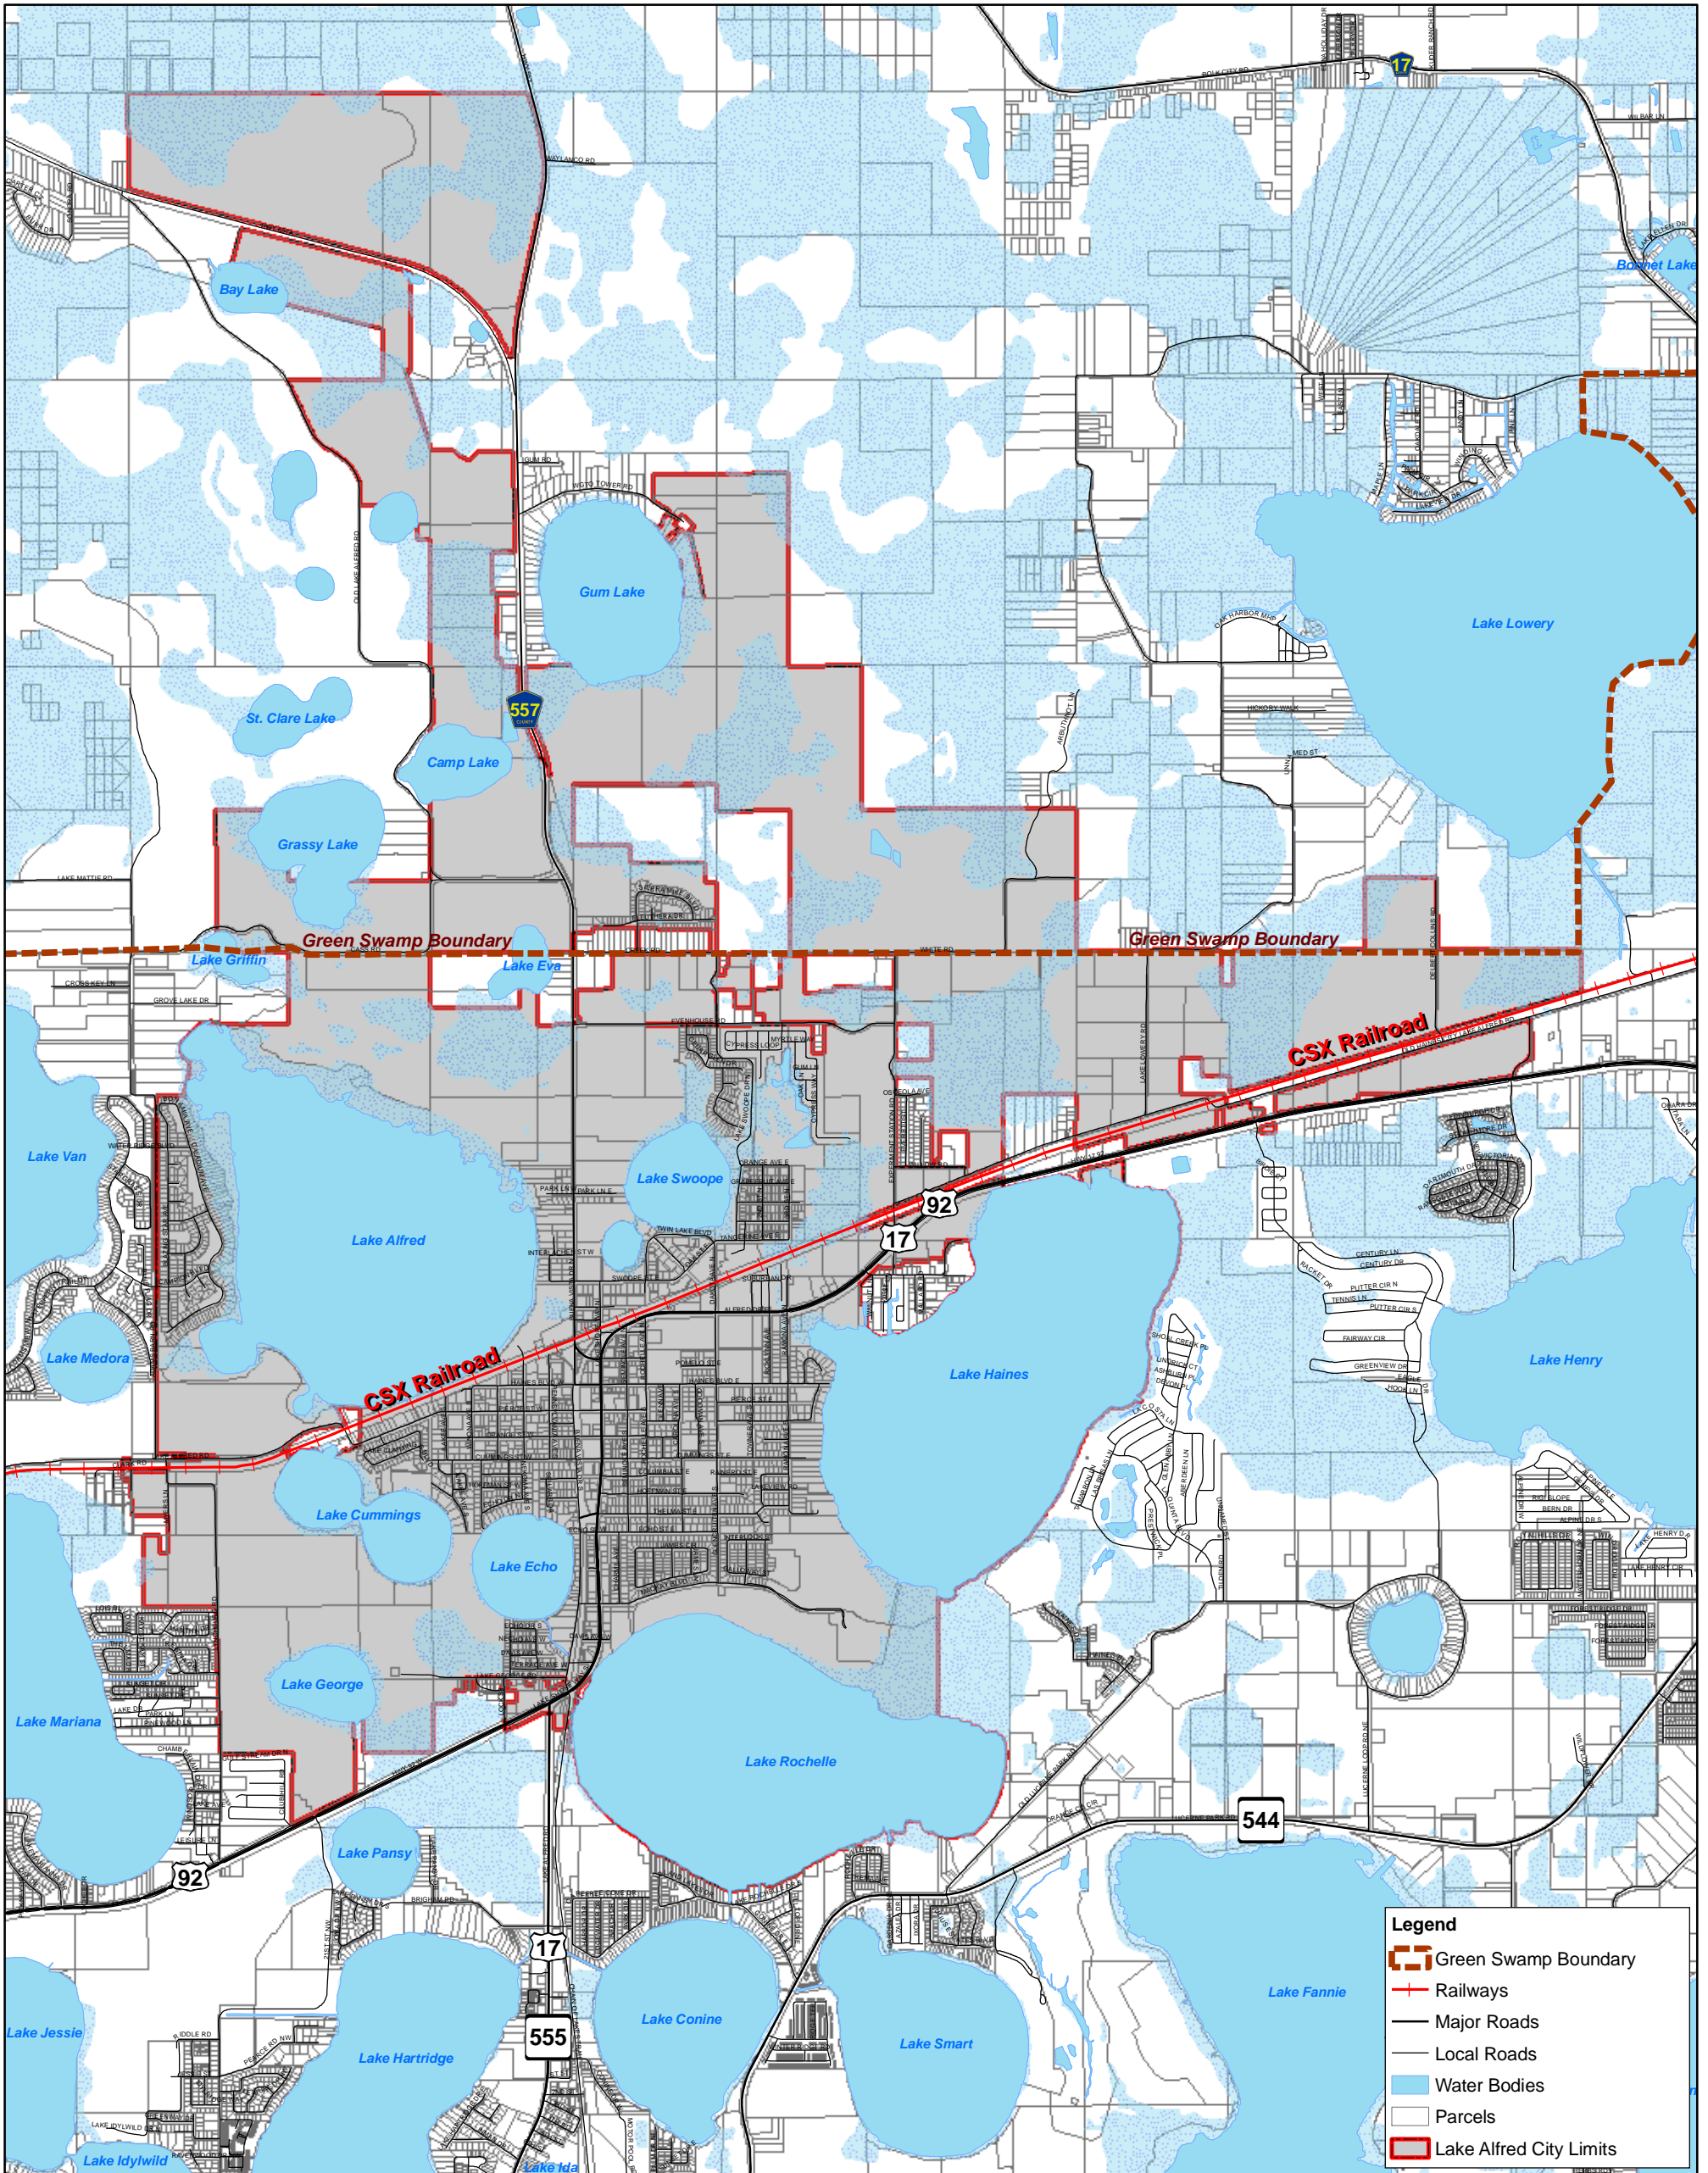

CITY OF LAKE ALFRED - WETLANDS

DISCLAIMER:
The information on this map should be considered conceptual and subject to change. This map is not a survey.

Data Sources:
City of Lake Alfred
Polk County Property Appraiser
Florida Department of Transportation
Central Florida Regional Planning Council
Wetlands: US Fish & Wildlife Service – National Wetlands Inventory

Adoption Date:
October 18, 2010

CENTRAL FLORIDA REGIONAL PLANNING COUNCIL
555 East Church Street, Bartow, FL 33830-3931
P.O. Box 2089, Bartow, FL 33831-2089
(863) 534-7130 - SUNCOM 515-2025
Fax: (863) 534-7139 - Toll Free: (800) 297-6041
www.cfrpc.org

0 3,000 6,000 Feet

1:36,000
1 inch = 3,000 feet